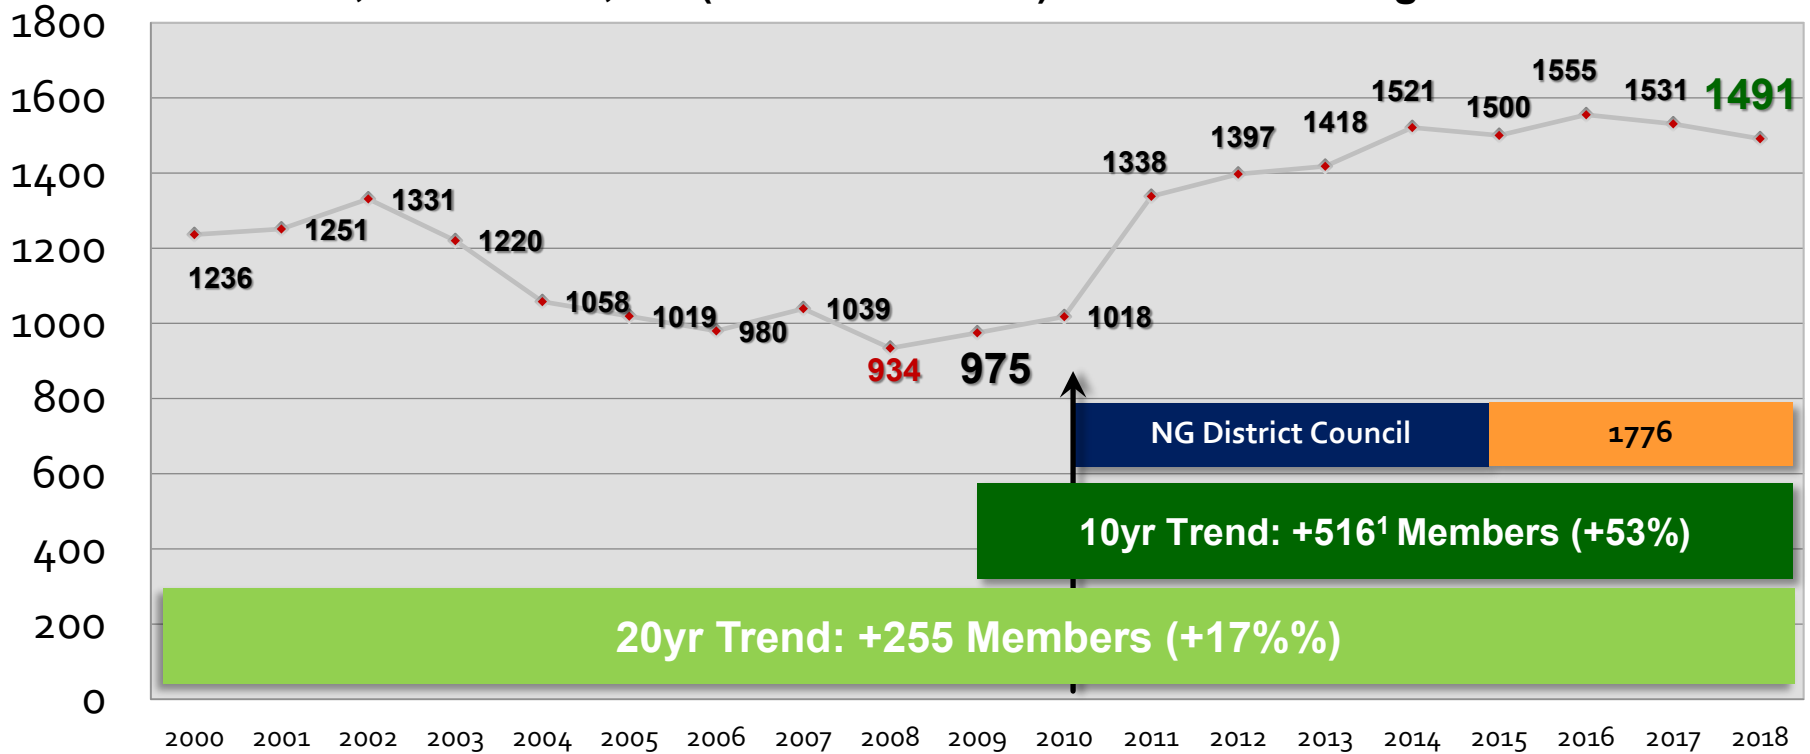

LiUNA! 1776

National Guard Council

Historical LIUNA NG Numbers

1,491 out of 5,500 (as of 12/31/2018) or 27% of BU Eligible

1- Total new members recruited since 2010 is approximately >1000.